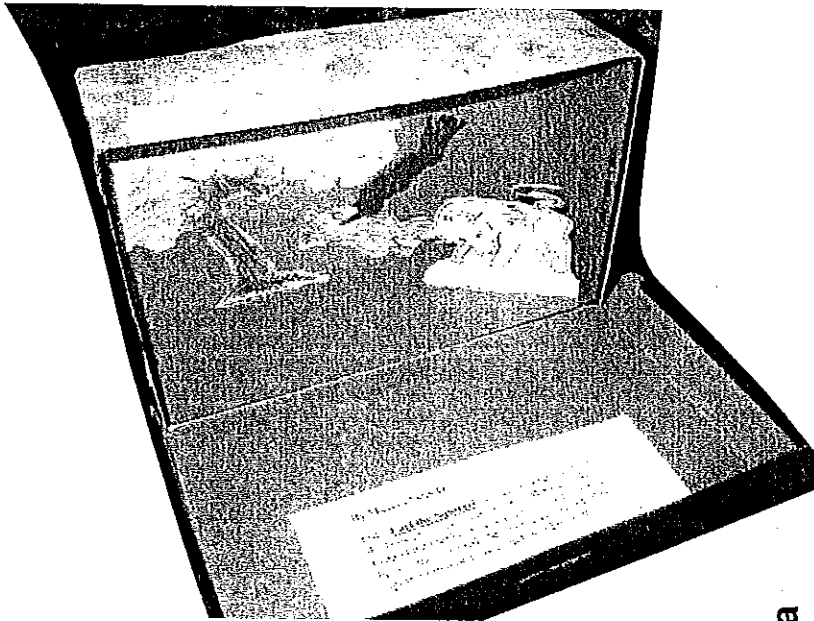

Shoebbox Diorama

Desert Diorama