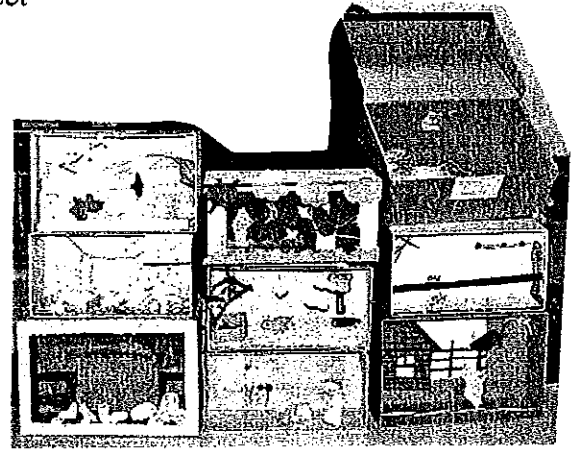

Rain Forest Diorama Summer Project

Supplies needed :

Shoe box
Tempera paint , brushes 1 small , 1 big
Construction paper
Scissors
Glue
Pencil , crayons
Animals and plants ,trees
Card board
Carlos – the Character